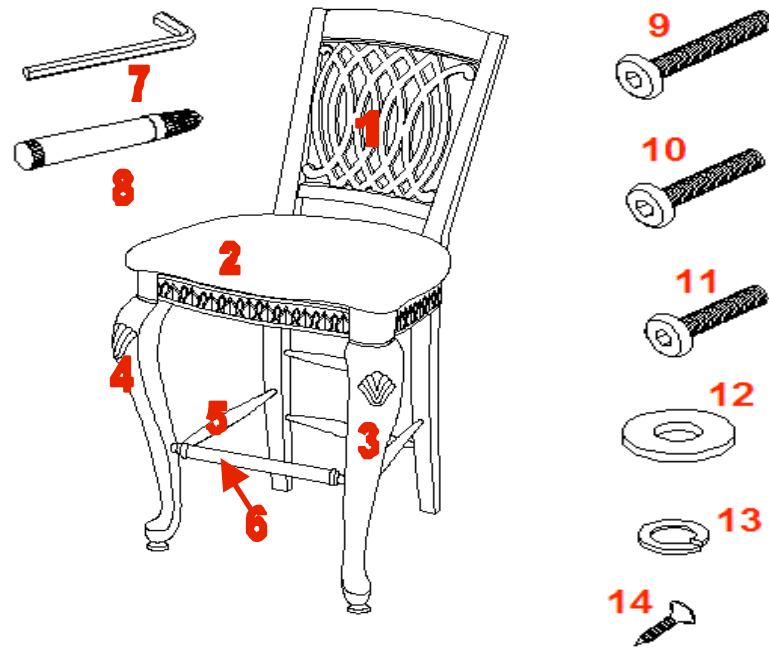

**IF YOU REQUIRED TO ORDER PARTS PLEASE USE THE LIST BELOW  
SEVILLA PUB TABLE**

SEVPT	1-MT	Marble Top
SEVPT	2-A	Apron
SEVPT	3-P	Pedestal
SEVPT	4-L	Legs
SEVPT	5-BC	Bottom Cup
SEVPT	6-SP	Support Panel

SEVPT	8-N	Nut
SEVPT	9-BW	Back Wrench
SEVPT	10-AW	Allen Wrench
SEVPT	11-FW	Flat Washer
SEVPT	12-LW	Lock Washer
SEVPT	13-TUP	Touch Up Pen

### SEVILLA BAR STOOL

SEVBS 1-SBF  
SEVBS 2-SS  
SEVBS 3-RL  
SEVBS 4-LL  
SEVBS 5-SS  
SEVBS 6-FS  
SEVBS 7-AW  
SEVBS 8-TUP

Stool Back Frame  
Stool Seat  
Right Leg  
Left Leg  
Side Stretcher  
Front Stretcher  
Allen Wrench  
Touch Up Pen