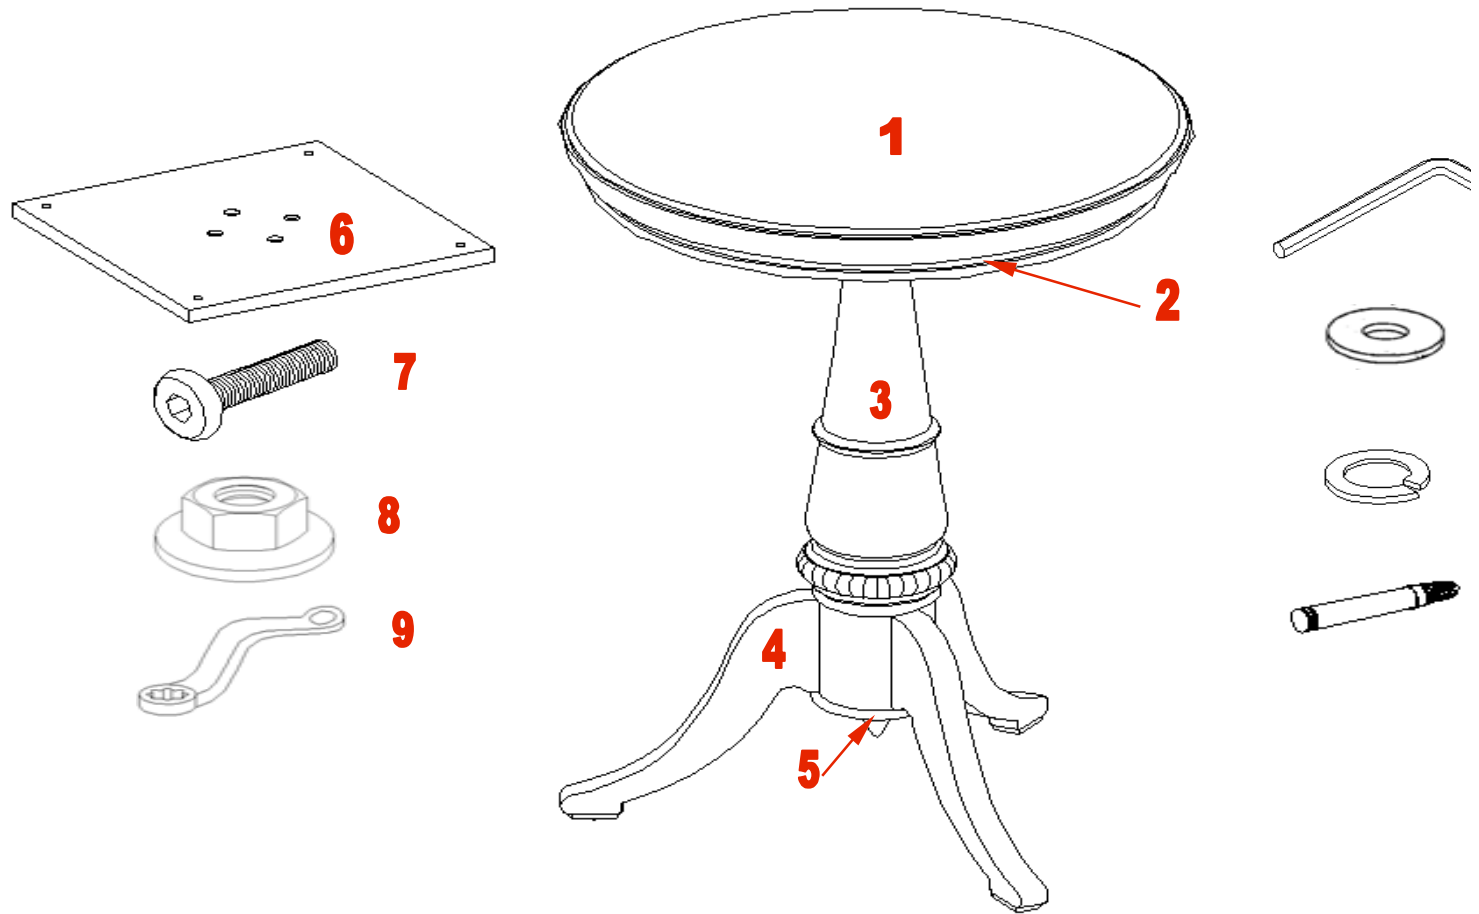

**IF YOU REQUIRED TO ORDER PARTS PLEASE USE THE LIST BELOW  
SEVILLA PUB TABLE**

SEVPT	1-MT	Marble Top
SEVPT	2-A	Apron
SEVPT	3-P	Pedestal
SEVPT	4-L	Legs
SEVPT	5-BC	Bottom Cup
SEVPT	6-SP	Support Panel

SEVPT	8-N	Nut
SEVPT	9-BW	Back Wrench
SEVPT	10-AW	Allen Wrench
SEVPT	11-FW	Flat Washer
SEVPT	12-LW	Lock Washer
SEVPT	13-TUP	Touch Up Pen

### SEVILLA BAR STOOL

SEVBS 1-SBF  
SEVBS 2-SS  
SEVBS 3-RL  
SEVBS 4-LL  
SEVBS 5-SS  
SEVBS 6-FS  
SEVBS 7-AW  
SEVBS 8-TUP

Stool Back Frame  
Stool Seat  
Right Leg  
Left Leg  
Side Stretcher  
Front Stretcher  
Allen Wrench  
Touch Up Pen

SEVBS 9- 2 1/2 B      2 1/2 Bolt  
SEVBS 10- 2 B        2" Bolt  
SEVBS 11- 1 3/4 B    1 3/4" Bolt  
SEVBS 12-FW         Flat Washer  
SEVBS 13-LW         Lock Washer  
SEVBS 14-1 1/2 S    1 1/2" Screw  
SEVBS 15-CH         Complete Hardwar