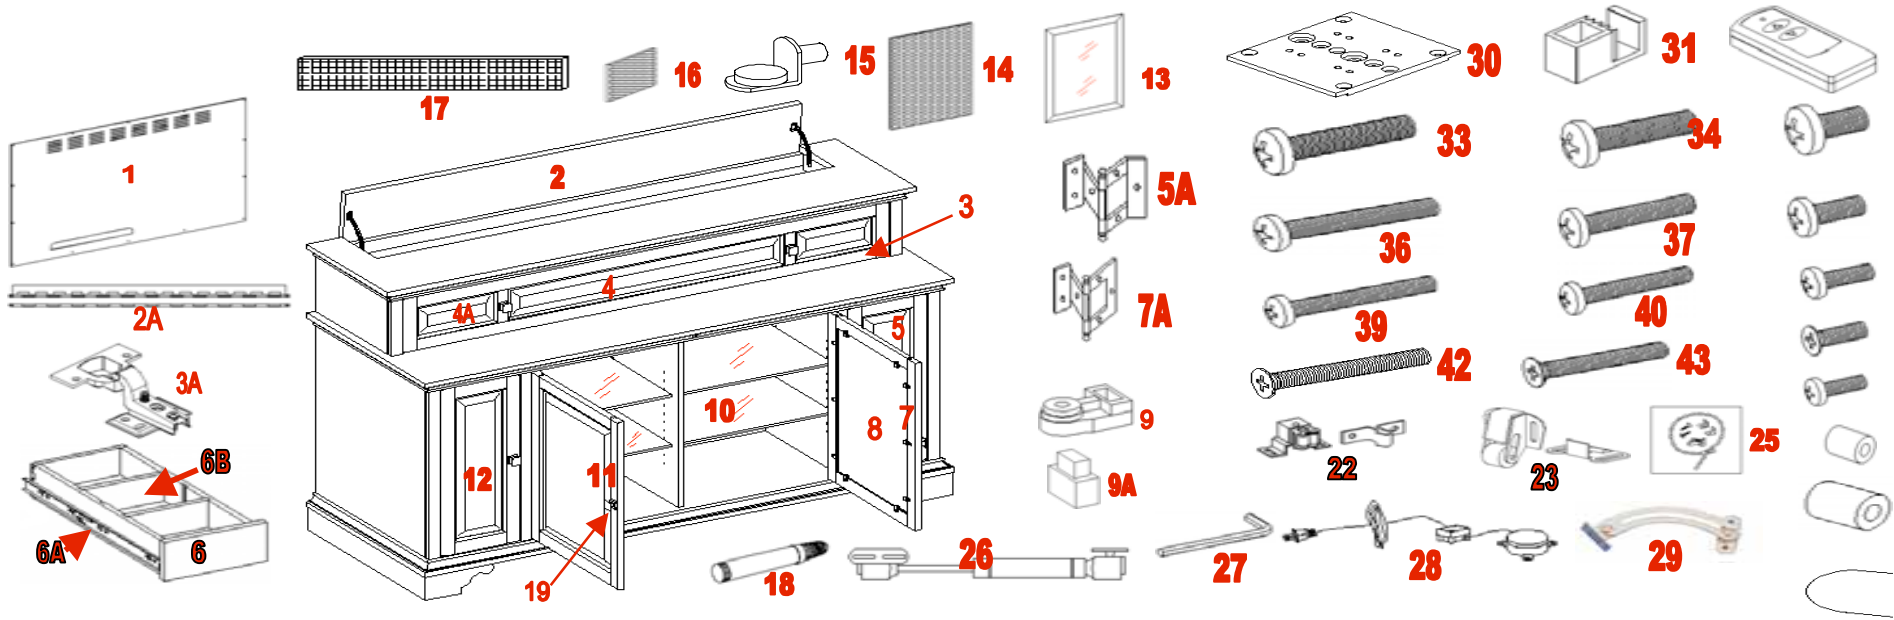

**IF YOU REQUIRED TO ORDER ANY PARTS PLEASE USE THE LIST BELOW  
MADISON PLASMA LIFT CABINET**

- MDPLC 1-BP Back Panel
- MDPLC 2-TFD Top Flat Door
- MDPLC 2A-PH Piano Hinge
- MDPLC 3-TFPD Top Flat Panel Door
- MDPLC 3A-TFPDH Top Flat Panel Door Hinge
- MDPLC 4-TFLP Top Flat Large Panel
- MDPLC 4A-TFSP Top Flat Short Panel
- MDPLC 5-ROD Right Outside Door
- MDPLC 5A-ODH Outside Door Hinge
- MDPLC 6-CDD CD Drawer
- MDPLC 6A-CDDG CD Drawer Glide
- MDPLC 6B-CDDDD CD Drawer Divider
- MDPLC 7-RSMD Right Side Middle Door
- MDPLC 7A-MDH Middle Door Hinges
- MDPLC 8-MDRP Middle Door Raised Panel
- MDPLC 9-DC Door Clips
- MDPLC 9A-RPC Rubber Pad for Clips
- MDPLC 10-GS Glass Shelf
- MDPLC 11-LSMD Left Side Middle Door
- MDPLC 12-LOD Left Outside Door
- MDPLC 13-MDGP Middle Door Glass Panel

- MDPLC 14-LSG Large Speaker Grill
- MDPLC 15-SP Shelf Pin
- MDPLC 16-SSP Short Speaker Grill
- MDPLC 17-LSP Long Speaker Grill
- MDPLC 18-TUP Touch Up Pen
- MDPLC 19-DKBP Door Knob and Back Plate
- MDPLC 19A-KB Knob Bolt
- MDPLC 20-CH Complete Hardware
- MDPLC 21-FL Floor Leveler (not shown)
- MDPLC 22-DC Door Catch
- MDPLC 23-RC Roller Catch
- MDPLC 24-BPB Back Panel Bolt (not shown)
- MDPLC 25-TRHK Tipping Restraint Hardware Kit
- MDPLC 26-TFPDGL Top Flat Panel Door Gas Lift
- MDPLC 27-1/8AW 1/8" Allen Wrench
- MDPLC 28-LS Light Set
- MDPLC 29-LS Lid Support
- MDPLC 30-MB Mounting Bracket
- MDPLC 31-ALC Adjustable Limit Clip
- MDPLC 32-RFR RF Remote