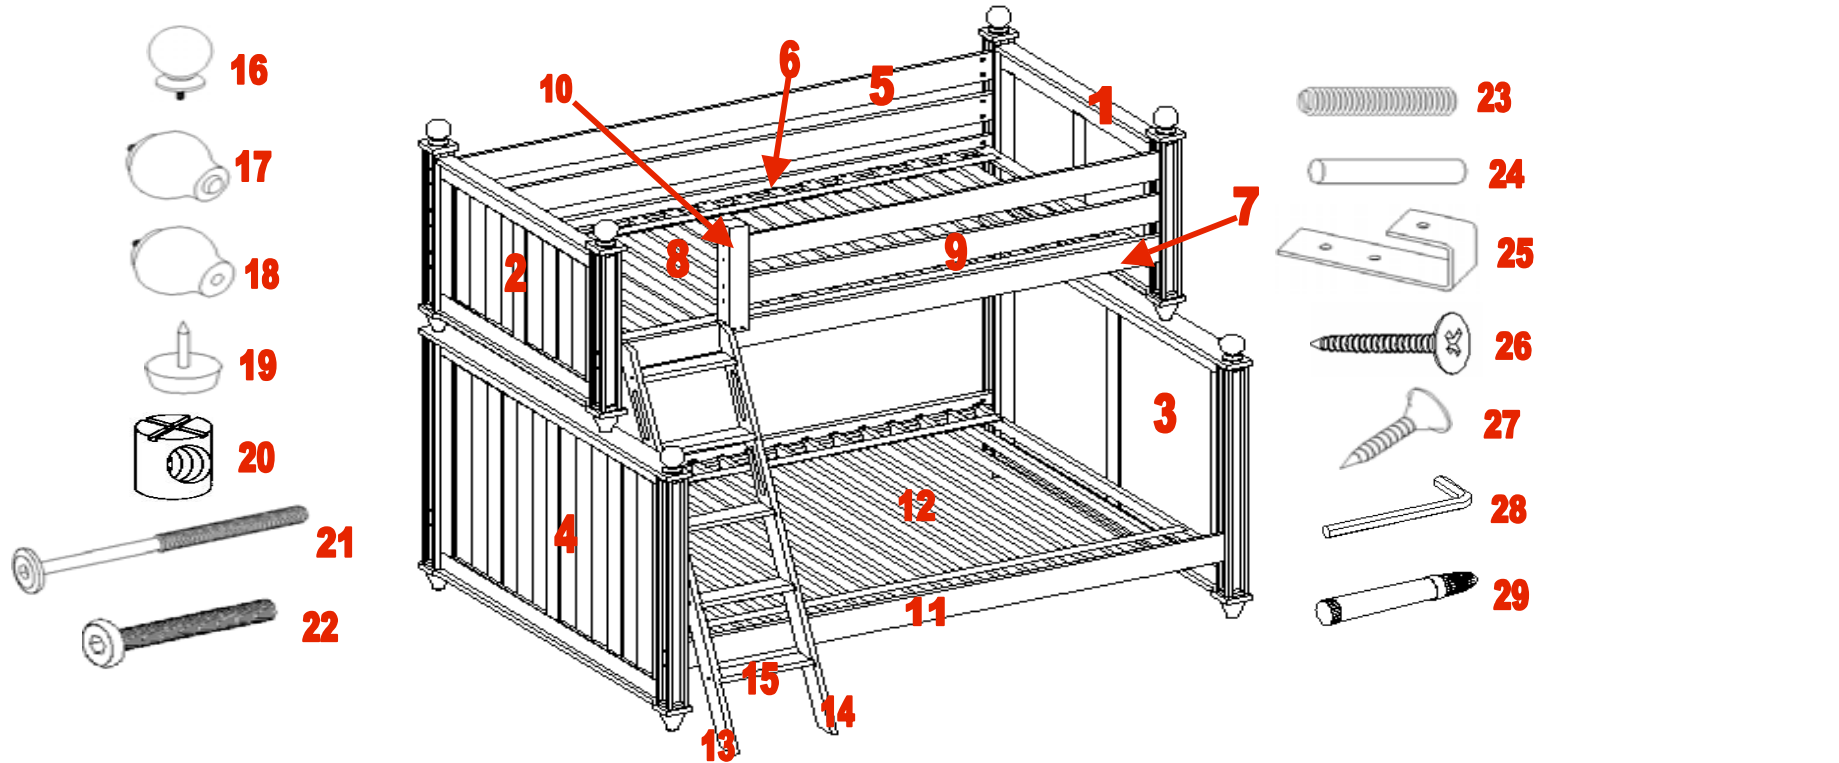

IF YOU REQUIRED TO ORDER PARTS PLEASE USE THE LIST BELOW

COTTAGE CLASSICS TWIN OVER FULL BUNK BED

CCTFBB	1-UHB	Upper Headboard
CCTFBB	2-UFB	Upper Footboard
CCTFBB	3-LHB	Lower Headboard
CCTFBB	4-LFB	Lower Footboard
CCTFBB	5-74 3/4UGR	74 3/4"Upper Guard Rail
CCTFBB	6-USR	Upper Side Rail
CCTFBB	7-LSR	Ladder Side Rail
CCTFBB	8-UMSS	Up Mattress Support Slats
CCTFBB	9-57 UGR	57"Upper Guard Rail
CCTFBB	10-UGRP	Upper Guard Rail Post
CCTFBB	11-LSR	Lower Side Rail
CCTFBB	12-LMSS	Lower Mattress Support Slats
CCTFBB	13-LLS	Left Ladder Support
CCTFBB	14-RLS	Right Ladder Support
CCTFBB	15-LS	Ladder Steps

CCTFBB	16-F	Finial
CCTFBB	17-FFP	Foot with Floor Protector
CCTFBB	18-F TI	Foot with Threaded Insert
CCTFBB	19-FP	Floor Protector
CCTFBB	20-BN	Barrel Nut
CCTFBB	21- 4B	4" Bolt
CCTFBB	22- 1 3/4B	1 3/4" Bolt
CCTFBB	23-BTP	Bed Threaded Pin
CCTFBB	24-BCP	Bed Connector Pin
CCTFBB	25-LH	Ladder Hook
CCTFBB	26- 1 S	1" Screw
CCTFBB	27-5/8S	5/8" Screw
CCTFBB	28-AW	Allen Wrench
CCTFBB	29-TUP	Touch Up Pen
CCTFBB	30-CH	Complete Hardware